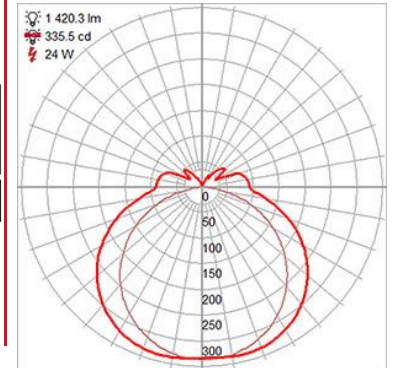

IES FILE

In addition to Access Lighting's purchase and warranty terms and conditions, by signing below or placing an order, you agree that you are authorized to bind the entity placing any order and acknowledge the following: All of sizes and measurements are approximate and all images are for illustrative purposes only. In the event of an inconsistency, the "Product Measurements" section controls. There also may be slight differences in the colors and designs compared to the displayed and printed images.

Signature: _____

Print Name _____ Date: _____

Toll Free 800-828-5483 www.AccessLighting.com

14410 Myford Road, Irvine, CA 92606

The information is subject to change without notice. 12/15/2022 62571LEDD-ABB_ACR.pdf