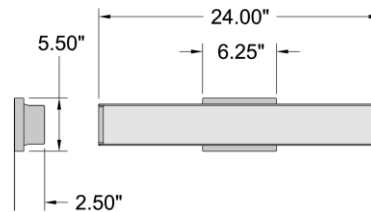

### PRODUCT MEASUREMENTS

FIXTURE	BACKPLATE / CANOPY
Length:	Length
Width: 24"	Width:
Diameter	Diameter:
Height: 4.5"	Height:
Extension: 2.5"	
Overall Height:	

#### LINE DRAWING